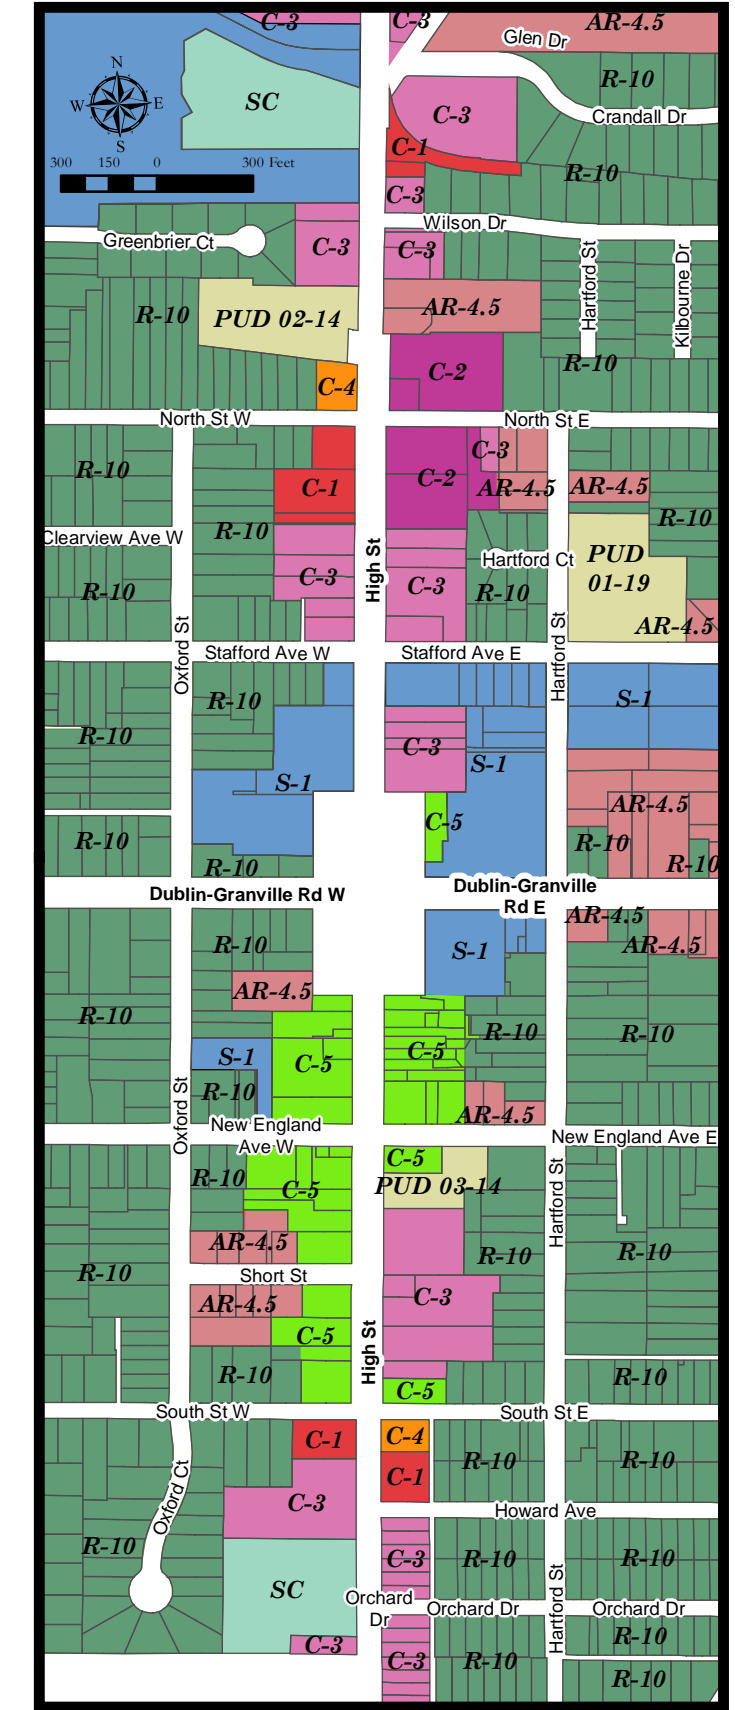

ZONING MAP CITY OF WORTHINGTON, OHIO

Inset Map