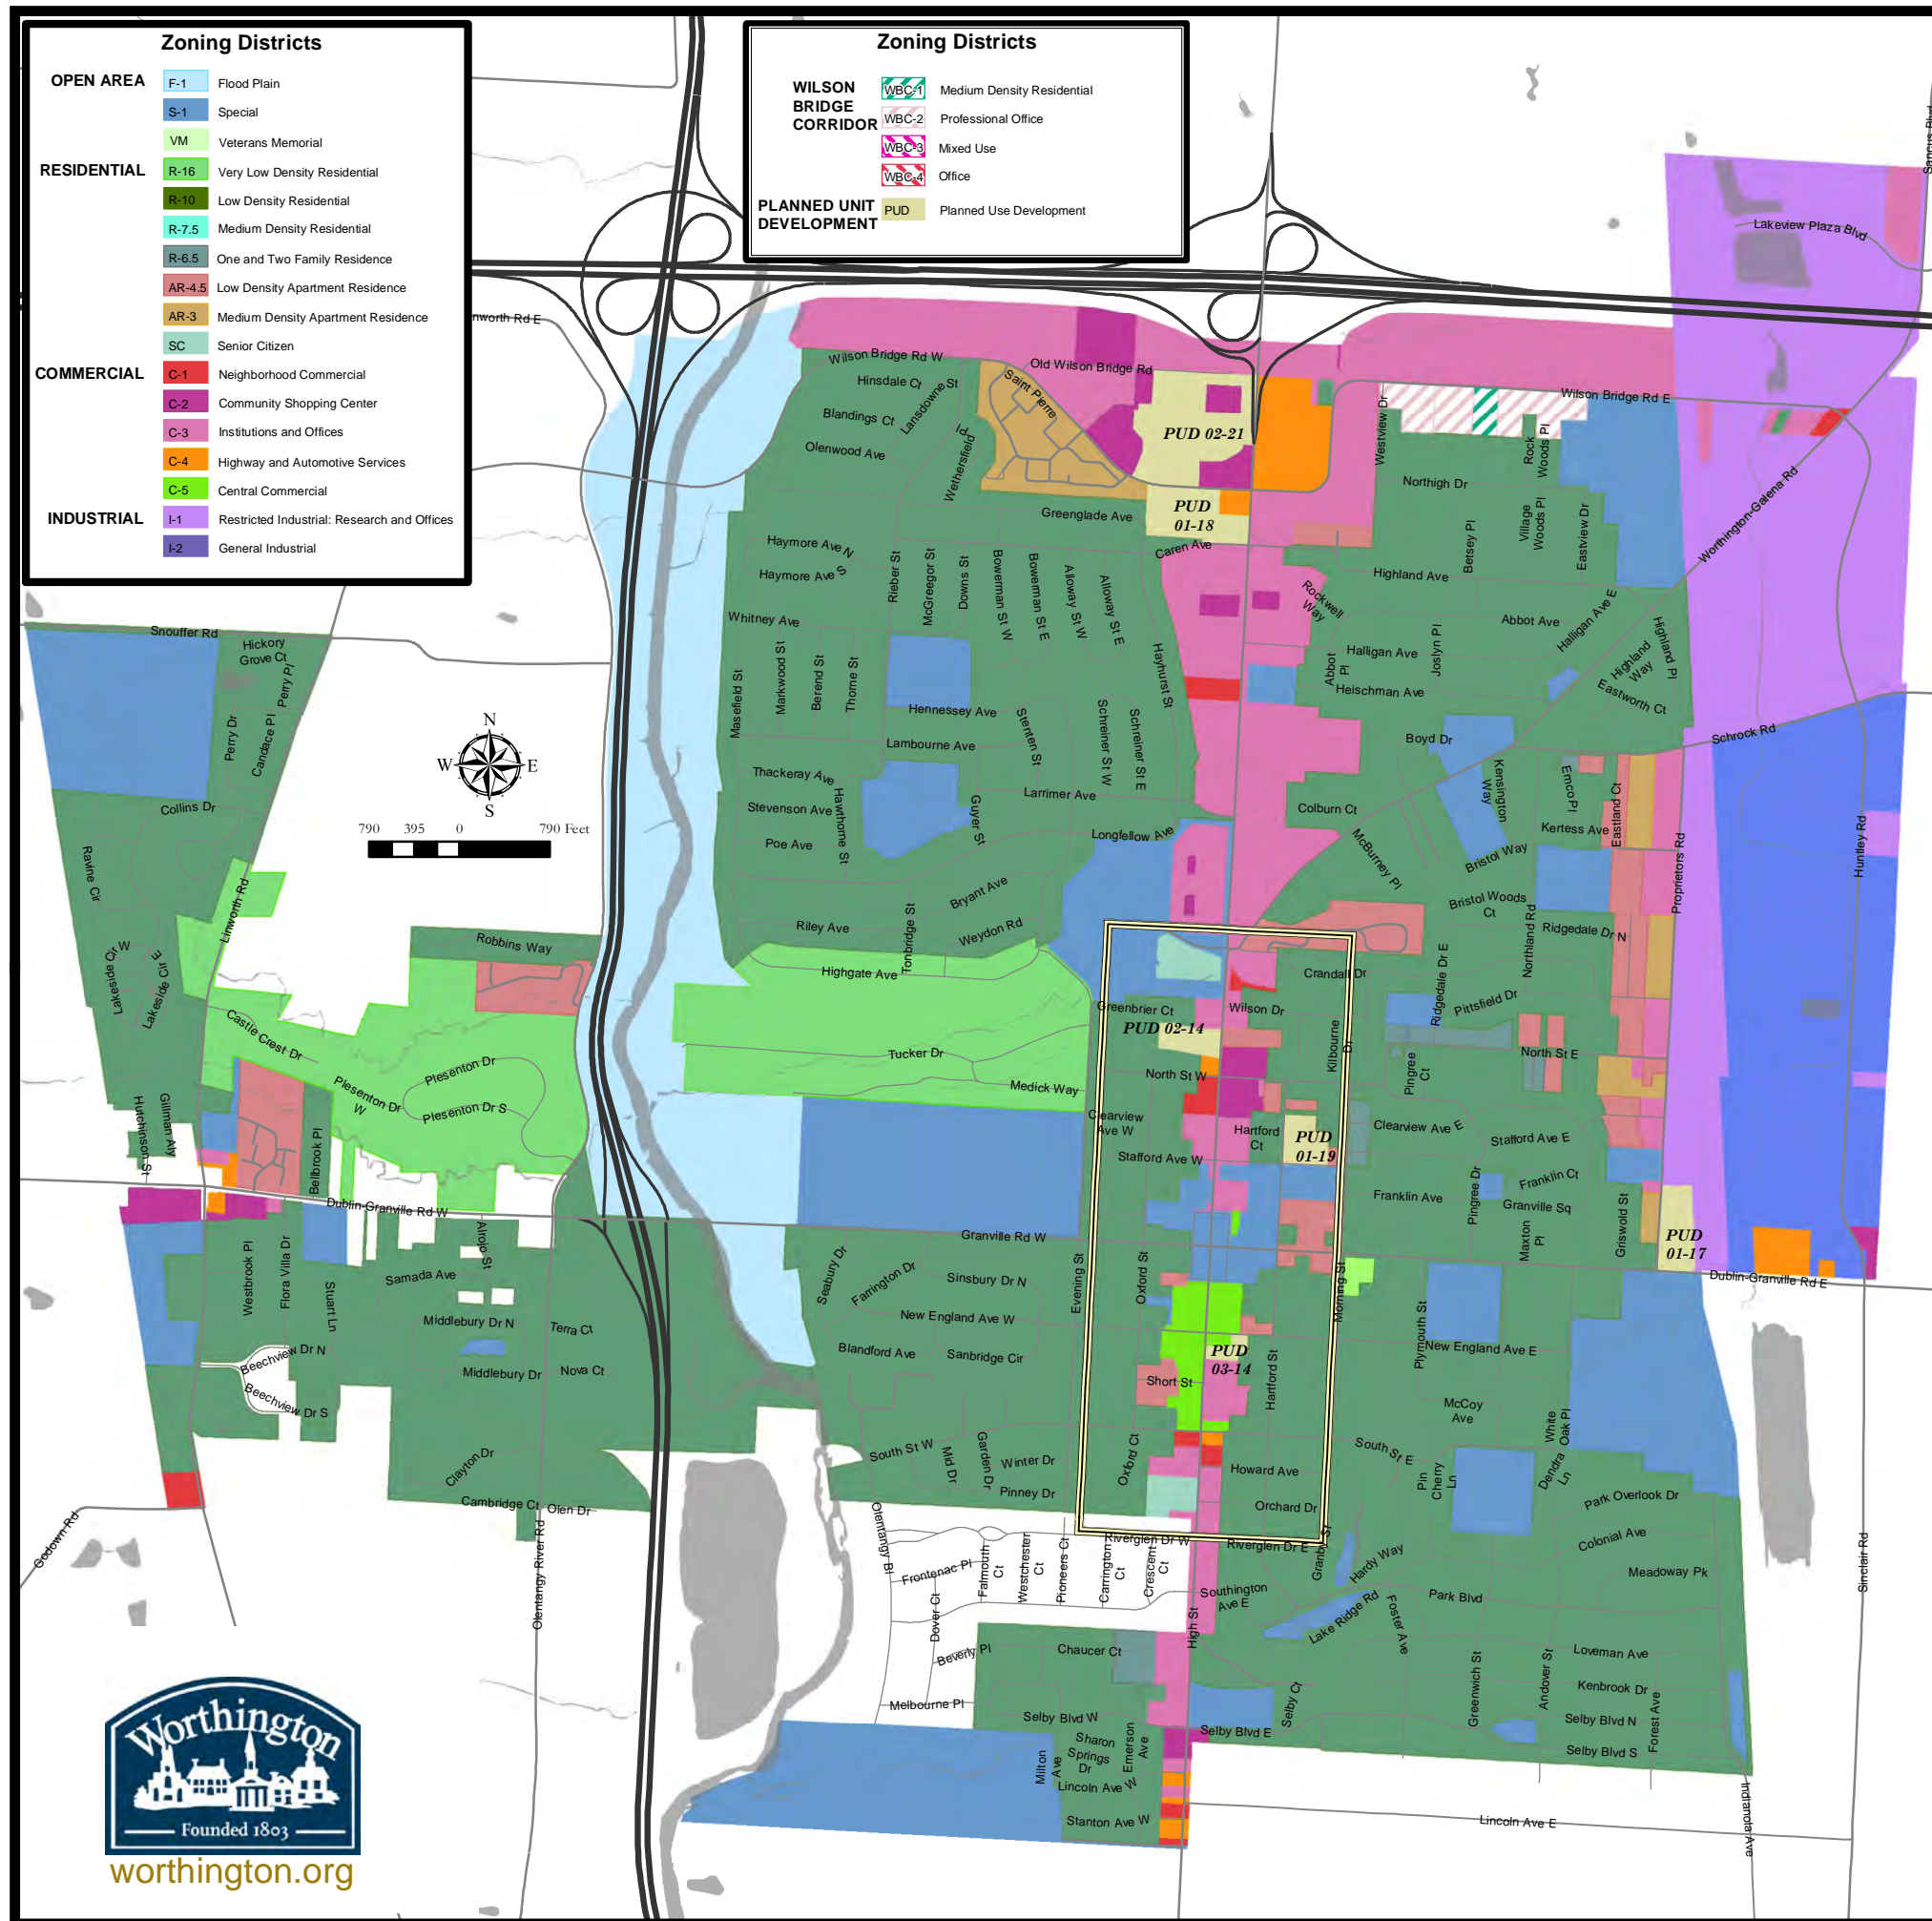

ZONING MAP CITY OF WORTHINGTON, OHIO

Inset Map